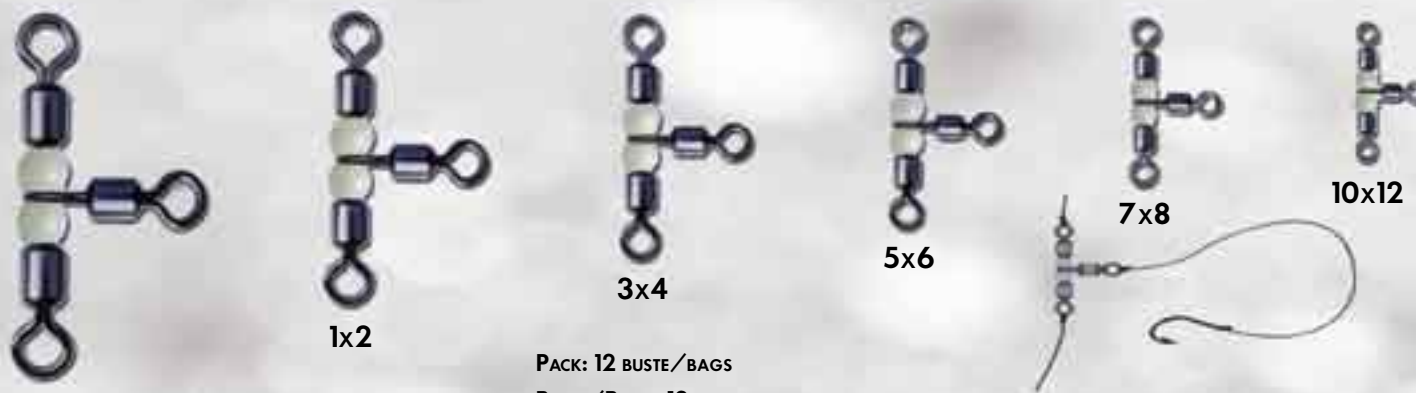

GM3017 ROLLING SWIVEL WITH HANGING SNAP

PACK: 12 BUSTE/BAGS
BUSTE/BAGS: 12 PCS

CODE:	TEST POWER		
	SIZE	KGS	LBS
GM301702	2	23	52
GM301704	4	18	40
GM301706	6	14	32
GM301708	8	10	23
GM301710	10	5	12

GM6026 BENT HEAD OVAL SPLIT RING

PACK: 12 BUSTE/BAGS
BUSTE/BAGS: 12 PCS

CODE:	TEST POWER		
	SIZE	KGS	LBS
GM602616	16 mm	23	52
GM602621	21 mm	18	40

GM1027

PACK: 12 BUSTE/BAGS
BUSTE/BAGS: 12 PCS

CODE:	SIZE		CODE:	SIZE	
	SIZE	SIZE		SIZE	SIZE
GM102701	10 - 12		GM102704	3 - 4	
GM102702	7 - 8		GM102705	1 - 2	
GM102703	5 - 6		GM102706	2/0 - 1/0	

GM2032 HANGING SNAP

CODE:	TEST POWER		
	SIZE	KGS	LBS
GM203200	0	5	12
GM203201	1	10	33
GM203202	2	14	32
GM203203	3	16	40
GM203204	4	23	51
GM203205	5	28	62

PACK: 12 BUSTE/BAGS
BUSTE/BAGS: 12 PCS

GM6025 OVAL SPLIT RING

PACK: 10 BUSTE/BAGS
BUSTE/BAGS: 10 PCS

CODE:	TEST POWER		
	SIZE	KGS	LBS
GM602510	10 mm	10	22
GM602513	13 mm	16	40
GM602515	15 mm	28	62