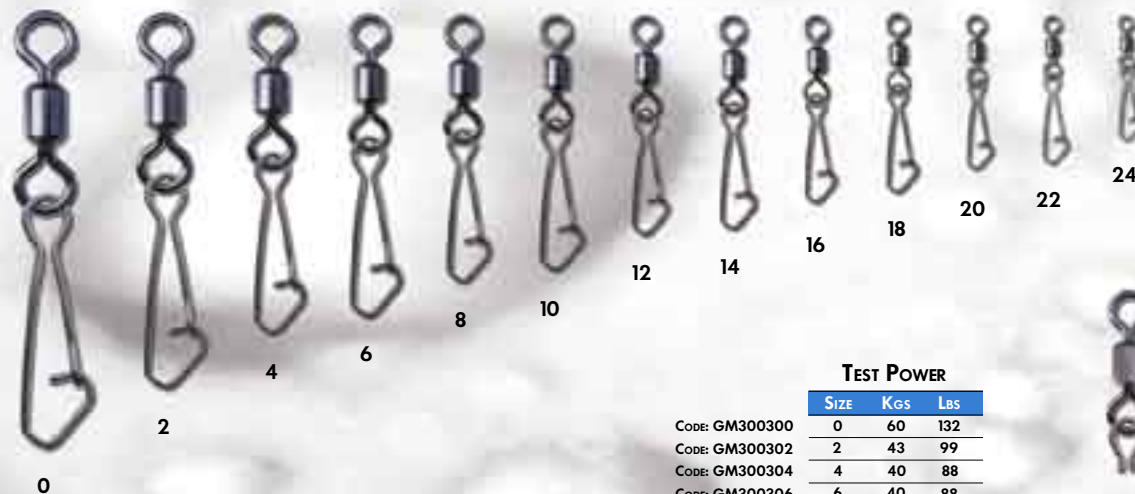

GM3003 ROLLING SWIVEL WITH HOOKED SNAP (BLACK)

TEST POWER

	SIZE	Kgs	Lbs
CODE: GM300300	0	60	132
CODE: GM300302	2	43	99
CODE: GM300304	4	40	88
CODE: GM300306	6	40	88
CODE: GM300308	8	35	77
CODE: GM300310	10	35	77
CODE: GM300312	12	28	62
CODE: GM300314	14	28	62
CODE: GM300316	16	20	44
CODE: GM300318	18	20	44
CODE: GM300320	20	12	26
CODE: GM300322	22	12	26
CODE: GM300324	24	9	20

PACK: 12 BUSTE/BAGS

N°0-2-4-6-8 BUSTE/BAGS: 6 PCS

N°10-12-14-16-18-20-22-24 BUSTE/BAGS: 12 PCS