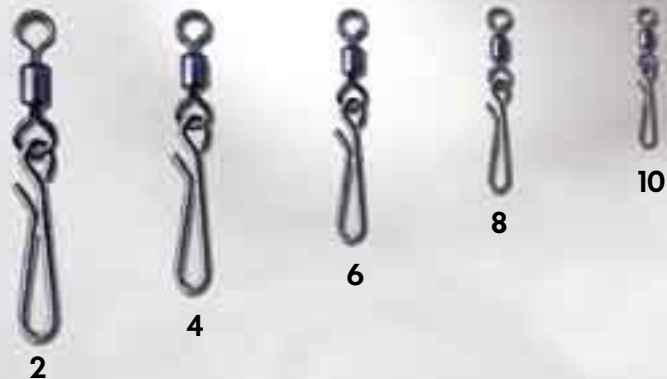

### GM3003 ROLLING SWIVEL WITH HOOKED SNAP (BLACK)

#### TEST POWER

	SIZE	Kgs	Lbs
CODE: GM300300	0	60	132
CODE: GM300302	2	43	99
CODE: GM300304	4	40	88
CODE: GM300306	6	40	88
CODE: GM300308	8	35	77
CODE: GM300310	10	35	77
CODE: GM300312	12	28	62
CODE: GM300314	14	28	62
CODE: GM300316	16	20	44
CODE: GM300318	18	20	44
CODE: GM300320	20	12	26
CODE: GM300322	22	12	26
CODE: GM300324	24	9	20

PACK: 12 BUSTE/BAGS

N°0-2-4-6-8 BUSTE/BAGS: 6 PCS

N°10-12-14-16-18-20-22-24 BUSTE/BAGS: 12 PCS

**GM3017** ROLLING SWIVEL WITH HANGING SNAP

PACK: 12 BUSTE/BAGS  
BUSTE/BAGS: 12 PCS

CODE:	TEST POWER		
	SIZE	KGS	LBS
GM301702	2	23	52
GM301704	4	18	40
GM301706	6	14	32
GM301708	8	10	23
GM301710	10	5	12